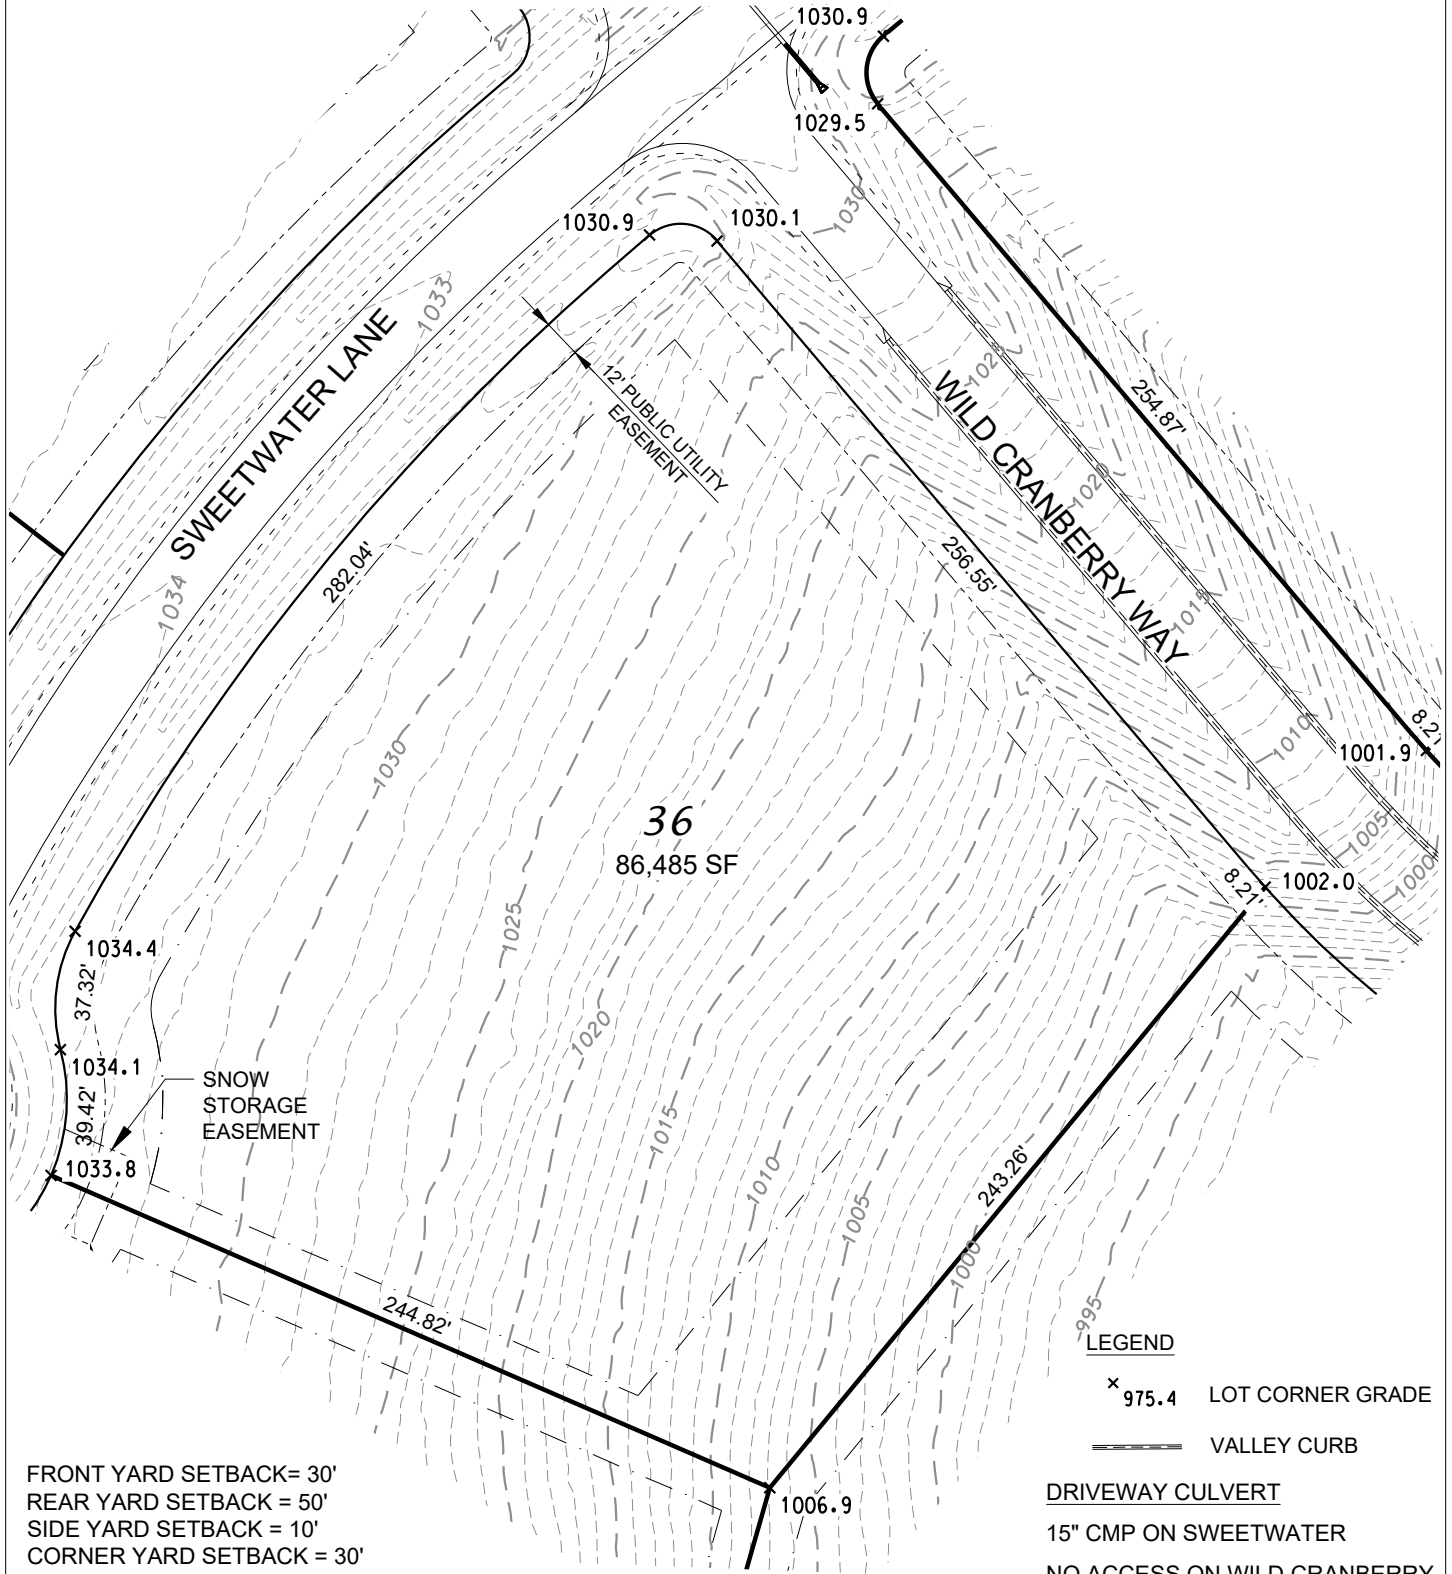

Sugar River Vista - Lot 36

D'ONOFRIO KOTTKE AND ASSOCIATES, INC.

7530 Westward Way, Madison, WI 53717
 Phone: 608.833.7530 • Fax: 608.833.1089
 YOUR NATURAL RESOURCE FOR LAND DEVELOPMENT

Scale 1" = 60' U:/USER/2405113/DRAWINGS/LOT DETAILS/Lot_Details.dwg

DRAWN BY: JMS